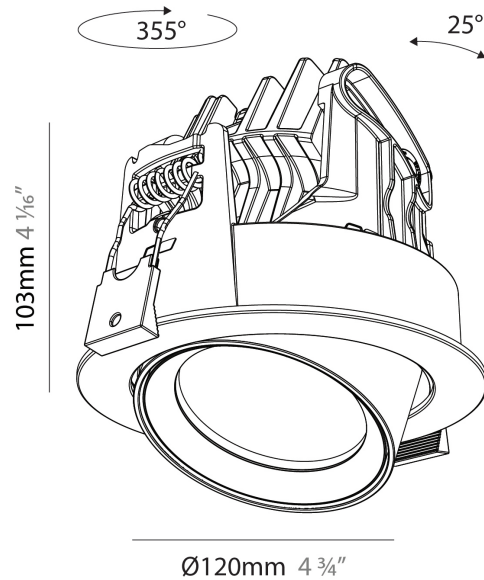

GENERAL

Series: Centriq
Subseries: Centriq Round Adjustable
Brand: Prolicht
Division: Architectural
Mounting Type: Recessed
Mounting Location: Ceiling
Subcategory: Spots

PHYSICAL

Shape: Cylinder
Diameter (mm): 120
Diameter (in): 4 ¾
Height (mm): 105
Height (in): 4 1/8
Min. Recessing Depth (mm): 120
Min. Recessing Depth (in): 4 ¾
Light Distribution: Adjustable / Direct
Weight (kg): 0.649
Diffuser: Lens Pack - No Lens / Opal / Linear Spread Lens / Honeycomb / Spread Lens
Fixture Finish: SSR / BKV / CWI / CRY / HAB / LAG / UFT / ITA / RUA / RUR / MIC / FTG / MYG / TWT / LOD / PUS / FRO / FUP / KIA / POP / BLS / SPG / MEY / GOH / GUM / CHC / COM / ABZ / JAG / OBR / MOS / ROR
Fixture Material: Aluminum
Cut-out Measurements: Dia. 112mm / 4 7/16"

ELECTRICAL

Lamp Type: LED (Zhaga Standard)
Input Wattage (W): 20.5
Total Output Wattage (W): 18.1
Dimming: Tri-Mode (Non-Dimming and Phase Dimming (120Vac only) and 0-10V Dimming)
Driver Included: Yes
Driver Location: Recessed Housing
Driver Type: Constant Current - Universal
Driver Class: Class 2
Input Voltage (V): 120 - 277
Constant Current (MA): 500

LED

Color Temperature (*K): 2700 / 3000 / 3500 / 4000
Max. Delivered Lumen (lm): 1432 / 1542 / 1432 / 1636
Nominal Lumen (lm): 1668 / 1797 / 1868 / 1907
CRI: >90 CRI
Lamp Life (hrs): 50000

OPTICAL

Reflector°: 10
Adjustability: Rotational 350°; Tilt 90°

RATINGS AND CERTIFICATIONS

Certified By: Certified for North American Standards
IP rating: IP20