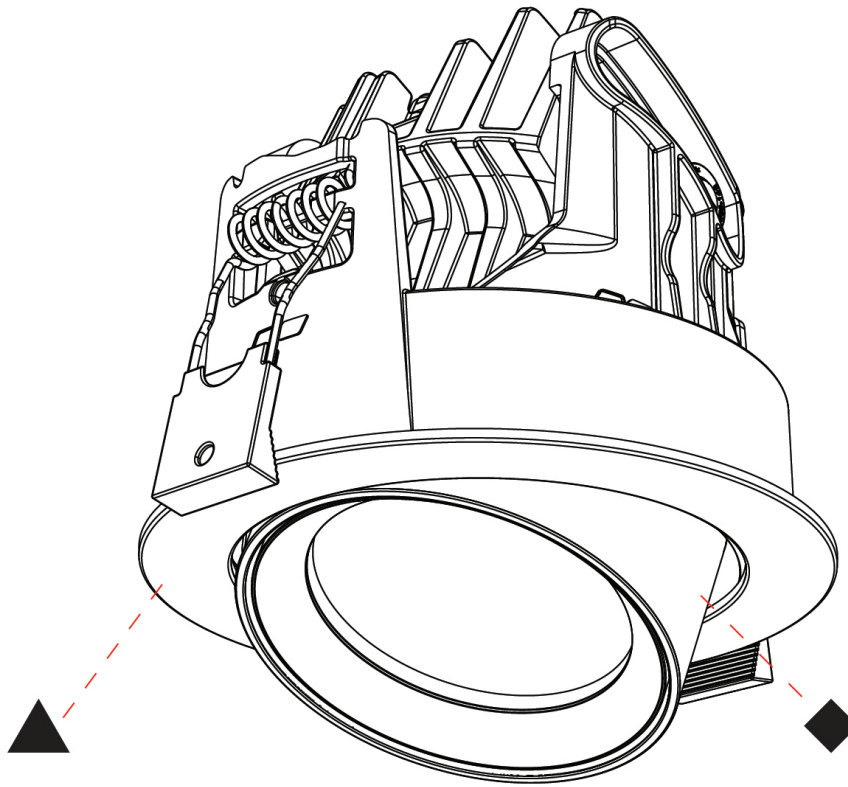

CENTRIQ ROUND ADJUSTABLE RECESSED

A35976-

PROJECT	_____
TYPE	_____
SPECIFIER	_____
QUANTITY	_____
DATE	_____